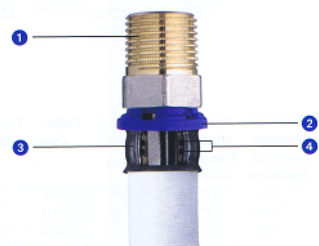

## CRIMP FITTINGS

- 1 ST UNI EN 12165-CW617N-ST UNI EN 12164 Brass Body\*
- 2 Nylon Sleeve Ring, dielectric
- 3 AISI 304 Stainless Steel
- 4 EPDM Dual O-ring

\*Nickel plated only on surface not in contact with fluids; totally nickel plated versions available